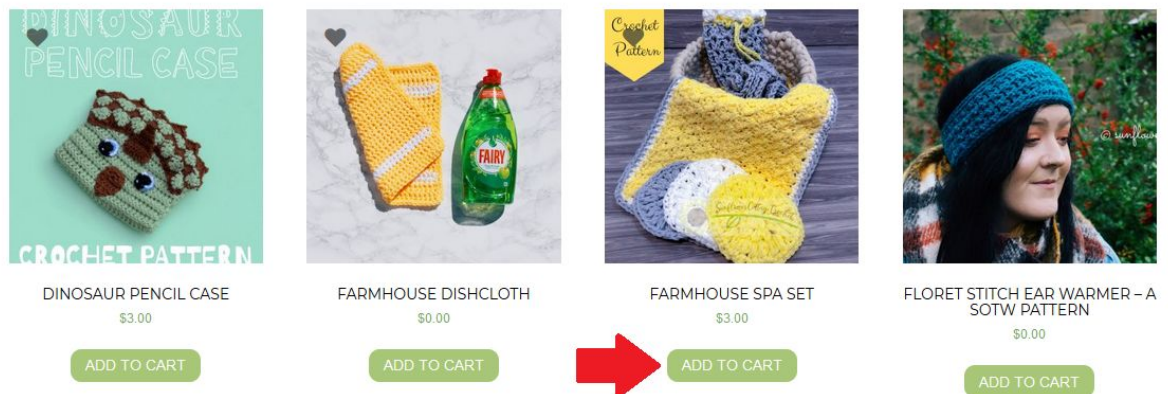

2. From within the shop page you will see the total list of products that you can browse. Once you have settled down on a product, you can simply 'Add to Cart' the product and continue to browse or go to checkout. A confirmation will be displayed as a right side column with the current content of the cart.