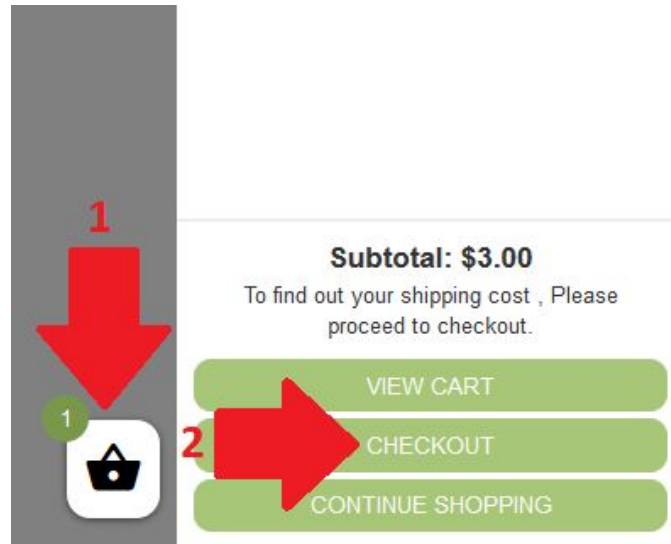

HOW TO BUY PRODUCTS

1. Once you have filled your basket with all the product that you would like to buy, you can follow this link to go to checkout: <https://sunflowercottagecrochet.com/checkout/> or you can redirect yourself as seen below:

1. Within the checkout page, you will have to complete all the 'required' fields highlighted with a red asterisk. A 'Proceed to Paypal' button can be found at the bottom of the page in case the basket contains products that cost money.

CHECKOUT

☐ Returning customer? [Click here to login](#)

☐ Have a coupon? [Click here to enter your code](#)

BILLING DETAILS First name * ____ Last name * ____ Company name (optional) ____ Country * United Kingdom (UK) Street address * House number and street name Apartment, suite, unit etc. (optional) Town / City * ____ County (optional) ____ Postcode * ____	ADDITIONAL INFORMATION Order notes (optional) Notes about your order, e.g. special notes for delivery.